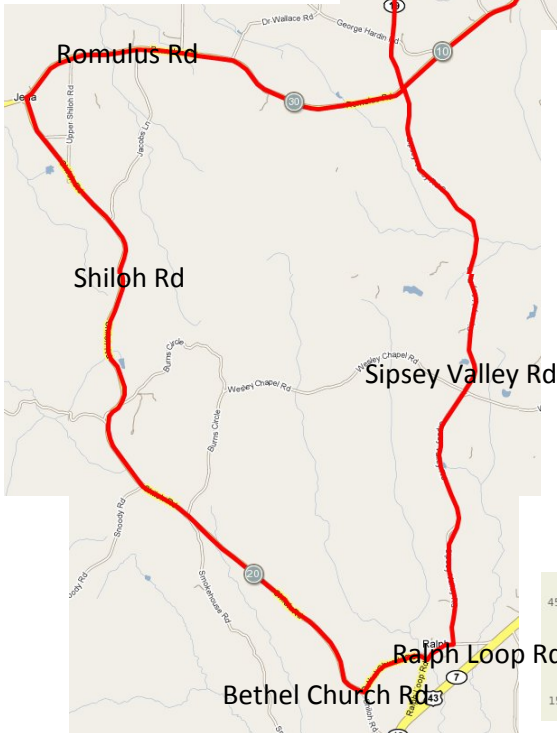

# LINDSEY

# HILL

# METRIC

- 0.0 Start at Westwood School in Coker  
Go left on Westwood School Rd  
(turns into Romulus Rd past the stop sign)
- 10.5 10.5 miles, turn left on Sipsy Valley Rd
- 17.2 6.7 miles, turn right on Ralph Loop Rd  
(store stop at Robertson's BBQ)
- 17.5 0.3 miles, turn right on Bethel Church Rd  
(turns into Shiloh Rd at the top of the hill)
- 26.7 9.2 miles, turn right on Romulus Rd  
(water at church in Jena if needed)
- 31.3 4.6 miles, turn left on Sipsy Valley Rd
- 40.7 9.4 miles, turn left on Lower Columbus Rd  
(store stop in Buhl if needed)
- 45.1 4.4 miles, turn right on Echola Rd
- 45.6 0.5 miles, cross US-82
- 50.3 4.7 miles, turn right on Upper Columbus Rd
- 61.1 10.8 miles, turn right on Sam Sutton Rd
- 61.5 0.4 miles, cross US-82
- 61.6 0.1 miles, turn right on Lower Columbus Rd
- 62.1 0.5 miles, turn right on Westwood School Rd