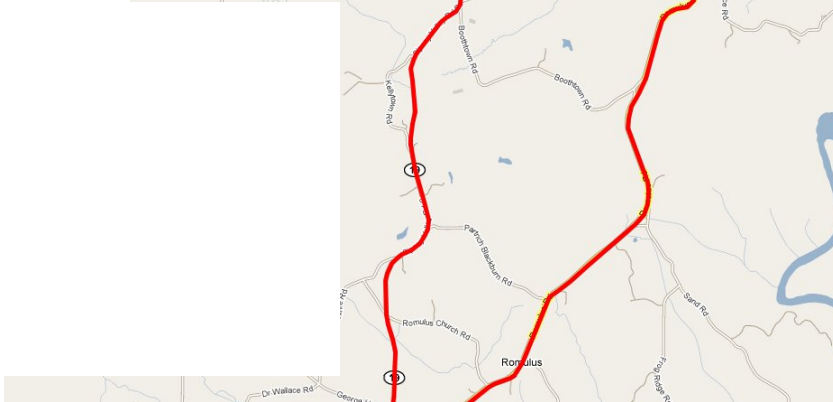

# LINDSEY

# HILL

# METRIC

- 0.0 Start at Westwood School in Coker  
Go left on Westwood School Rd  
(turns into Romulus Rd past the stop sign)
- 10.5 10.5 miles, turn left on Sipsy Valley Rd
- 17.2 6.7 miles, turn right on Ralph Loop Rd  
(store stop at Robertson's BBQ)
- 17.5 0.3 miles, turn right on Bethel Church Rd  
(turns into Shiloh Rd at the top of the hill)
- 26.7 9.2 miles, turn right on Romulus Rd  
(water at church in Jena if needed)
- 31.3 4.6 miles, turn left on Sipsy Valley Rd
- 40.7 9.4 miles, turn left on Lower Columbus Rd  
(store stop in Buhl if needed)
- 45.1 4.4 miles, turn right on Echola Rd
- 45.6 0.5 miles, cross US-82
- 50.3 4.7 miles, turn right on Upper Columbus Rd
- 61.1 10.8 miles, turn right on Sam Sutton Rd
- 61.5 0.4 miles, cross US-82
- 61.6 0.1 miles, turn right on Lower Columbus Rd
- 62.1 0.5 miles, turn right on Westwood School Rd