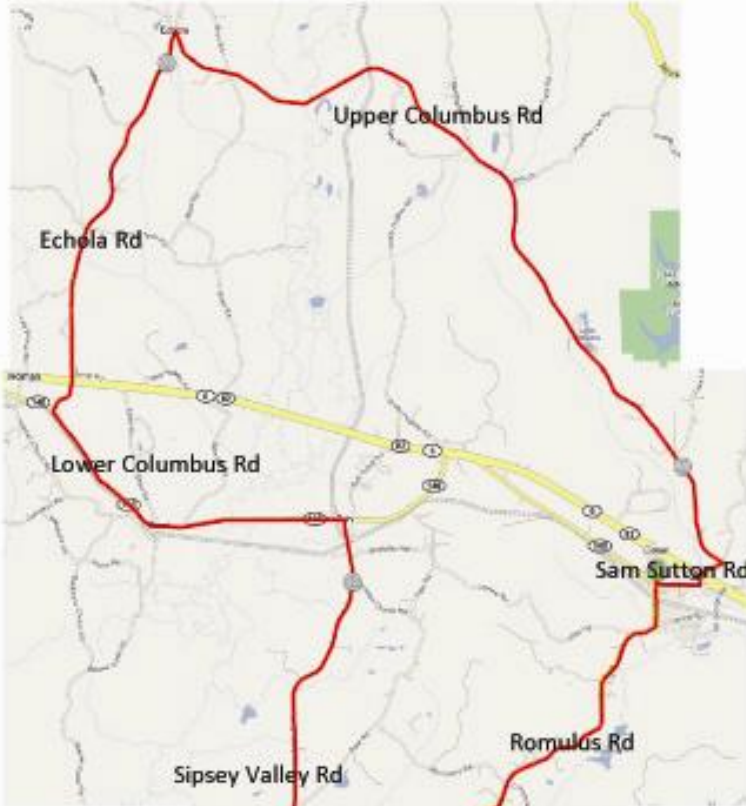

LINDSEY

HILL

METRIC

Reverse Version

- 0.0 Start at Westwood School in Coker
- 0.1 Left on Lower Columbus (Co Rd 140)
- 0.7 Left on Fall Cutoff Rd (cross Rt 82)
- 1.1 Left on Upper Columbus (Co Rd 21)
- 12.0 Left on Echola Rd (Co Rd 15) cross Rt 82
- 17.2 Left on Lower Columbus (Co Rd 140)
- 21.6 Buhl – Store Stop
- 21.8 Left on Sipse Valley Rd (Co Rd 19)
- 31.1 Right on Romulus Rd (Co Rd 2)
- 35.7 Left on Shiloh Rd (Co Rd 62)
- 44.5 Left on Ralph Loop Rd
- 45.2 Left on Sipse Valley Rd (Store Stop ?)
- 51.8 Right on Romulus Rd
- 62.2 Coker, cross Lower Columbus Rd
- 62.4 Westwood School