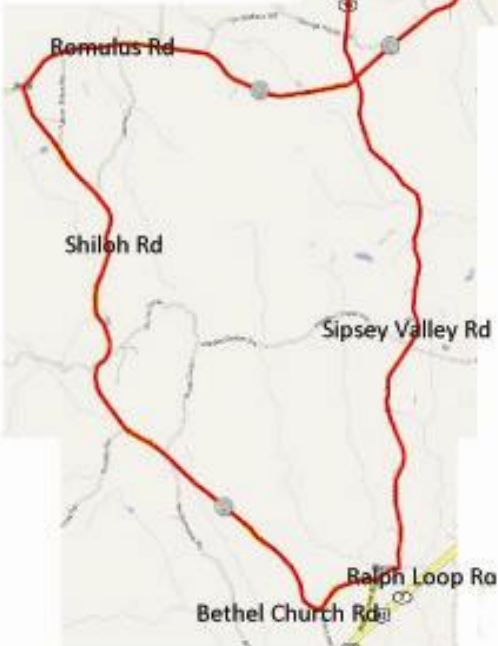

LINDSEY

HILL

METRIC

Reverse Version

- 0.0 Start at Westwood School in Coker
- 0.1 Left on Lower Columbus (Co Rd 140)
- 0.7 Left on Fall Cutoff Rd (cross Rt 82)
- 1.1 Left on Upper Columbus (Co Rd 21)
- 12.0 Left on Echola Rd (Co Rd 15) cross Rt 82
- 17.2 Left on Lower Columbus (Co Rd 140)
- 21.6 Buhl – Store Stop
- 21.8 Left on Sipse Valley Rd (Co Rd 19)
- 31.1 Right on Romulus Rd (Co Rd 2)
- 35.7 Left on Shiloh Rd (Co Rd 62)
- 44.5 Left on Ralph Loop Rd
- 45.2 Left on Sipse Valley Rd (Store Stop ?)
- 51.8 Right on Romulus Rd
- 62.2 Coker, cross Lower Columbus Rd
- 62.4 Westwood School