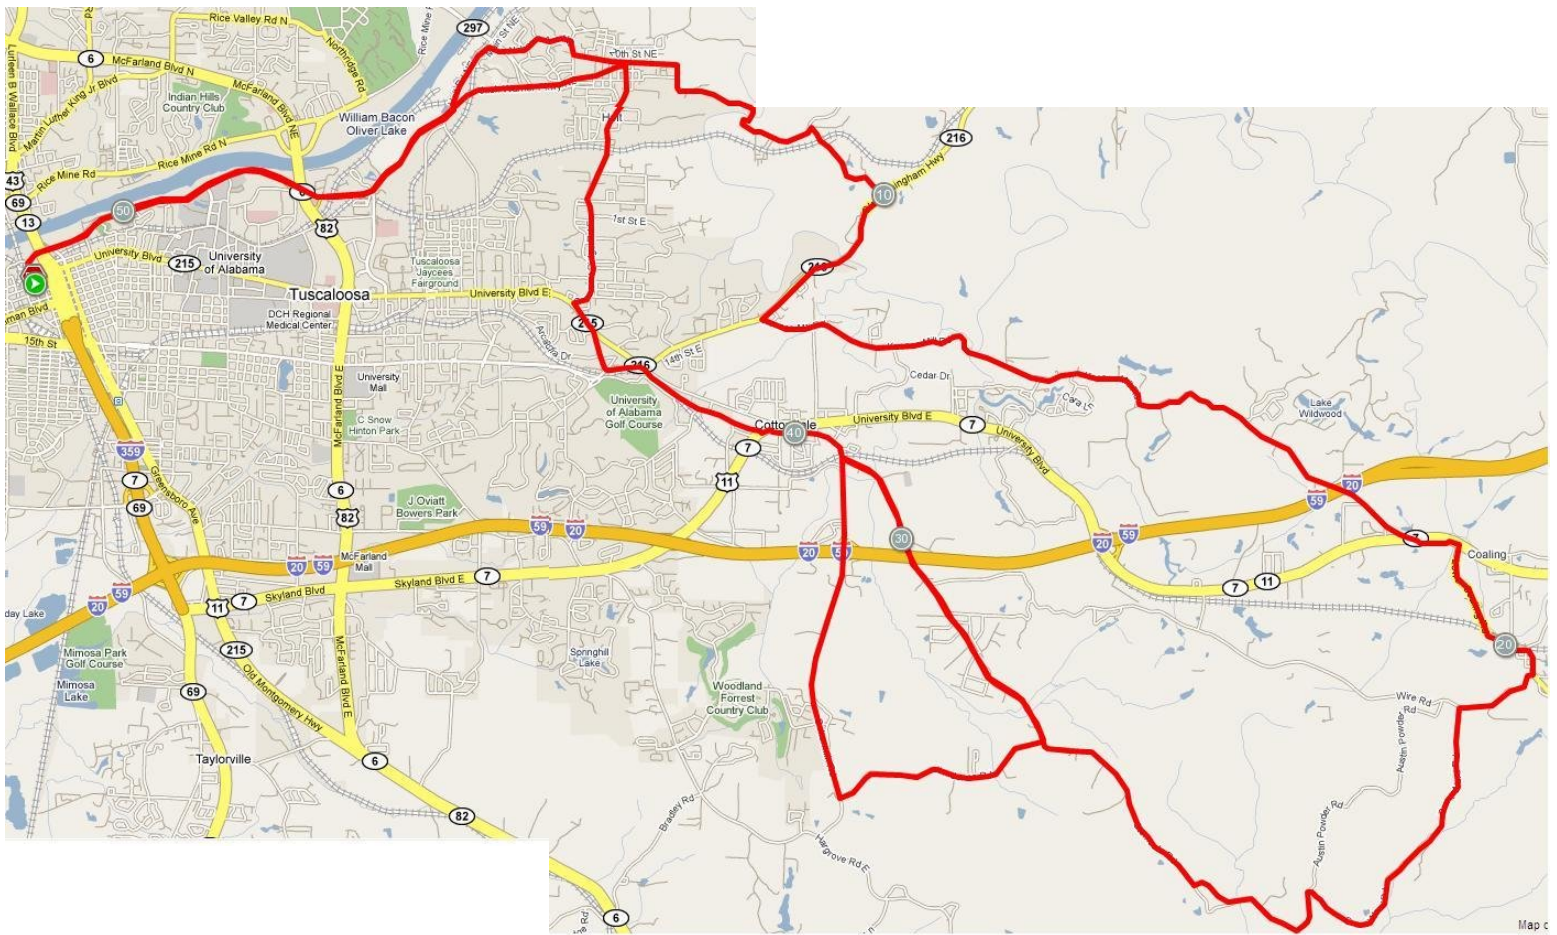

KEENE'S MILL HALF CENTURY

0.0	Start at Capitol Park, turn right on 28 th Ave	24.5	3.3 miles, turn right on Clements Rd
0.2	0.2 miles, turn right on Jack Warner Pkwy	30.9	6.4 miles, turn left on Buttermilk Rd
4.6	4.4 miles, turn left on Holt Rd	34.0	3.1 miles, turn left on Jim Jones Rd
5.3	0.7 miles, turn right on Alabama Ave	36.1	2.1 miles, turn left on Clements Rd
6.9	1.6 miles, veer right on Holt-Peterson Rd	39.4	3.3 miles, turn right on Buttermilk Rd (turns into Old Cottdale Rd)
9.0	2.1 miles, turn right on Kennedy Mill Rd	40.1	0.7 miles, turn left on Skyland Blvd
10.0	1.0 miles, turn right on AL-216	40.2	0.1 miles, turn right on Old Cottdale Rd
11.6	1.6 miles, turn left on Keene's Mill Rd	41.5	1.3 miles, turn left on Veteran's Memorial Pkwy
18.4	6.8 miles, turn left on US-11	41.8	0.3 miles, turn right on 39 th Ave
18.5	0.1 miles, turn right on Kepple Loop Rd	42.2	0.4 miles, turn left on University Blvd
18.8	0.3 miles, turn right on US-11	42.5	0.3 miles, turn right on Crescent Ridge Rd
18.9	0.1 miles, turn right on Lower Coaling Rd	44.8	2.3 miles, turn left on Jack Warner Pkwy
20.2	1.3 miles, turn right on Hagler Coaling Rd	50.9	6.1 miles, turn left on 28 th Ave
20.4	0.2 miles, turn right on Wire Rd	51.1	0.2 miles, end at Capitol Park
21.2	0.8 miles, turn left on Brant Ward Rd		